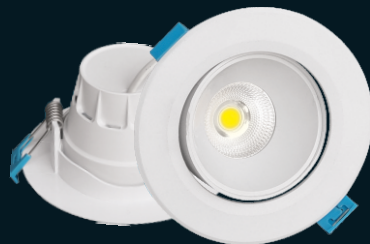

ALC LED

*We believe in
Innovations*

NEW EDITION

COB LIGHTS

Moveable Cob 3w/6w/9w/12w

Downlighter Cob 7w

Reflector Cob 3w/ 7w

CONCEALED LIGHT

Aura Moon 8w

Alu. moon 8W

Halo 8w

Mirage 8w

Kindle 8W

Lio 8w

S-Pedo 8W

FLOOD LIGHT

Emergency Bulb 9w

30w / 40w / 50w / 60w

FAN TYPE LED BULB

40w

DEEP LIGHT

2w Spot

3w Mini Deep

Striker 3W/5W

SPOT LENS

8w Deep Shine

16w Deep Shine

8W Glory

16W Glory

CRESCENT

8W

15W