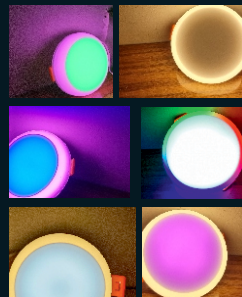

SPOT LENS

8w Deep Shine

16w Deep Shine

8W Glory

16W Glory

CRESCENT

8W

15W

COB DOWNLIGHTS

Deep Spot Light

Colour : Wattage
CW 7w
WW 12w
NW 18w

Reflector Downlight

Colour : Wattage
CW 7w
WW 12w
NW 18w

Reflector Downlight

Colour : Wattage
CW 7w
WW 12w
NW 18w

Surface Cylinder