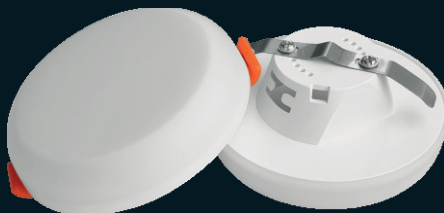

Emergency Bulb 9w

30w / 40w / 50w / 60w

FAN TYPE LED BULB

40w

DEEP LIGHT

2w Spot

3w Mini Deep

Striker 3W/5W

SPOT LENS

8w Deep Shine

16w Deep Shine

8W Glory

16W Glory

CRESCENT

8W

15W

COB DOWNLIGHTS

Deep Spot Light

Colour : Wattage
CW 7w
WW 12w
NW 18w

Reflector Downlight

Colour : Wattage
CW 7w
WW 12w
NW 18w

Reflector Downlight

Colour : Wattage
CW 7w
WW 12w
NW 18w

Surface Cylinder